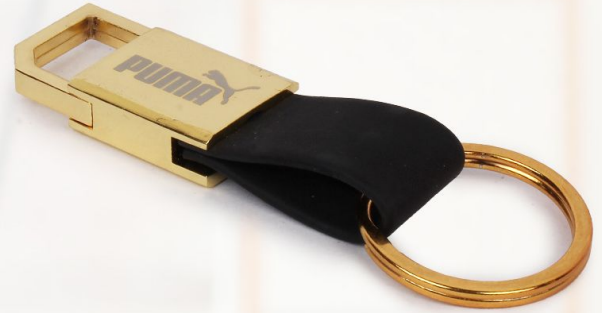

PUMA

G - 813

Combo set of 2
Keychain : Zink Metal
Pen : Metal