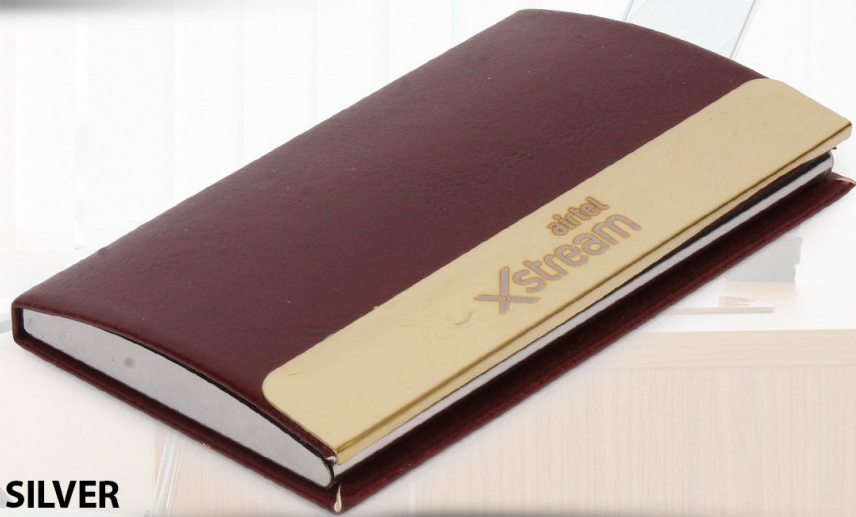

JAGUAR

G-905

COMBO OF SET OF 3
KEYCHAIN : ZINK METAL
PEN : METAL
VISITING CARD HOLDER : SILVER

AIRTEL XTREAM

G-906

COMBO OF SET OF 3
KEYCHAIN : ZINK METAL
PEN : METAL
VISITING CARD HOLDER : SILVER

D.D MOTOR