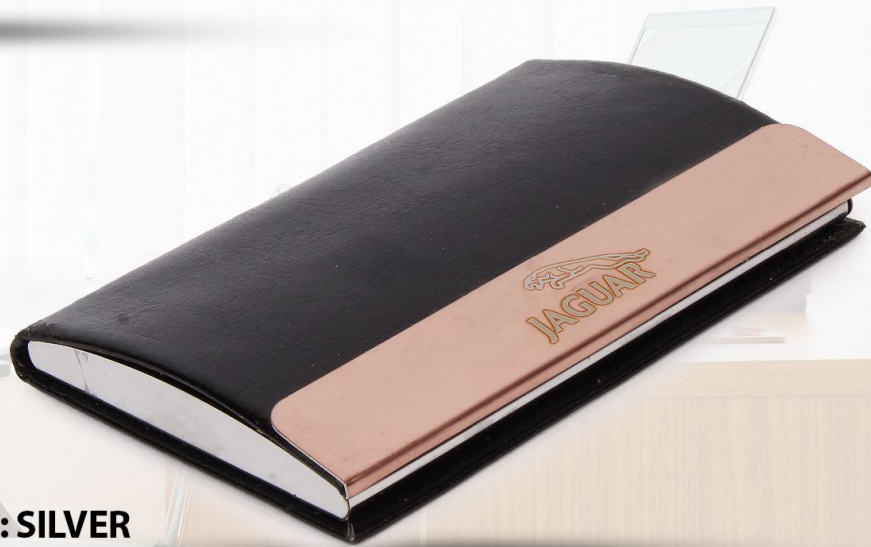

3 IN 1 SETS

Galhotra Brass & Plastic House

CATALOGUE 2022-23

VAALVE

G-901

COMBO OF SET OF 3
KEYCHAIN : ZINK METAL
PEN : METAL
VISITING CARD HOLDER : SILVER

INDANE

G-902

COMBO OF SET OF 3
KEYCHAIN : ZINK METAL
PEN : METAL
VISITING CARD HOLDER : SILVER

LEXUS

G-903

**COMBO OF SET OF 3
KEYCHAIN : ZINK METAL
PEN : METAL
VISITING CARD HOLDER : SILVER**

TOYOTA

G-904

COMBO OF SET OF 3
KEYCHAIN : ZINK METAL
PEN : METAL
VISITING CARD HOLDER : SILVER

JAGUAR

G-905

COMBO OF SET OF 3
KEYCHAIN : ZINK METAL
PEN : METAL
VISITING CARD HOLDER : SILVER

AIRTEL XTREAM

G-906

COMBO OF SET OF 3
KEYCHAIN : ZINK METAL
PEN : METAL
VISITING CARD HOLDER : SILVER

D.D MOTOR