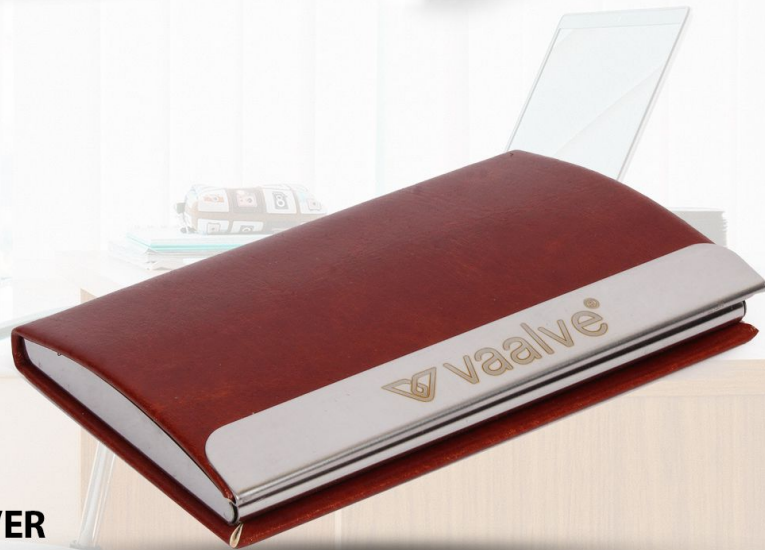

3 IN 1 SETS

Galhotra Brass & Plastic House

CATALOGUE 2022-23

VAALVE

G-901

COMBO OF SET OF 3
KEYCHAIN : ZINK METAL
PEN : METAL
VISITING CARD HOLDER : SILVER

INDANE

G-902

COMBO OF SET OF 3
KEYCHAIN : ZINK METAL
PEN : METAL
VISITING CARD HOLDER : SILVER

LEXUS

G-903

**COMBO OF SET OF 3
KEYCHAIN : ZINK METAL
PEN : METAL
VISITING CARD HOLDER : SILVER**

TOYOTA

G-904

COMBO OF SET OF 3
KEYCHAIN : ZINK METAL
PEN : METAL
VISITING CARD HOLDER : SILVER